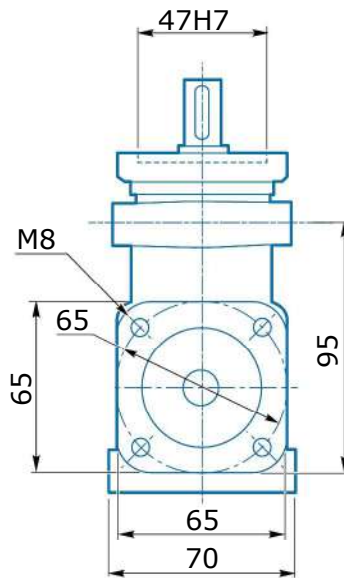

ZR 14

Technical data

Type	Ratio i	2800 n2 (min1)		1400 n2 (min1)		900 n2 (min1)		700 n2 (min1)		RD	Kg
		M2 [Nm]	P1 (kW)	M2 [Nm]	P1 (kW)	M2 [Nm]	P1 (kW)	M2 [Nm]	P1 (kW)		
ZR 14	1	5.7	1.7	8.4	1.2	9.8	0.98	12.4	0.75	0.97	2
	2	—	—	6.7	0.94	8.0	0.80	10.2	0.62	0.97	
	3	6.0	0.63	7.0	0.35	8.0	0.25	—	—	0.97	

Dimensions

ZR 14 T

ZR 14 LA/LB

Shafts position and direction of rotation

T

LA

LB