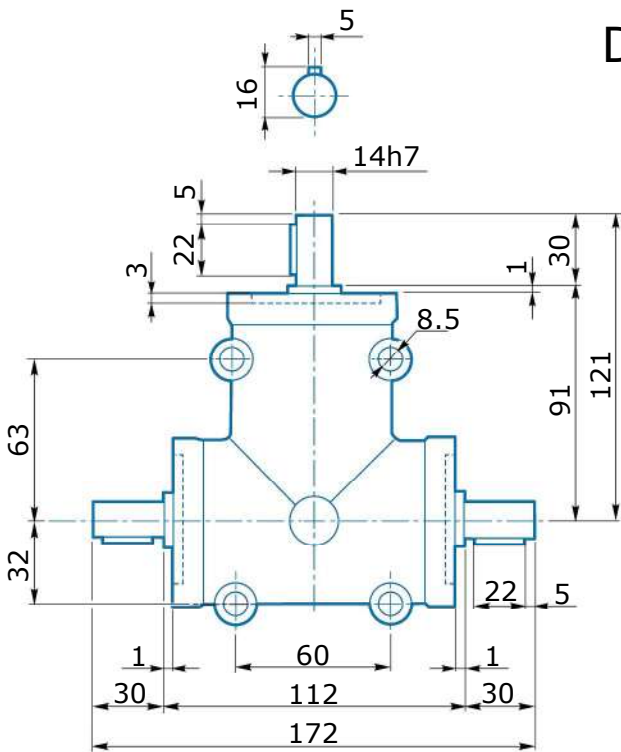

ZR 14

Technical data

Type	Ratio i	2800 n2 (min1)		1400 n2 (min1)		900 n2 (min1)		700 n2 (min1)		RD	Kg
		M2 [Nm]	P1 (kW)	M2 [Nm]	P1 (kW)	M2 [Nm]	P1 (kW)	M2 [Nm]	P1 (kW)		
ZR 14	1	5.7	1.7	8.4	1.2	9.8	0.98	12.4	0.75	0.97	2
	2	—	—	6.7	0.94	8.0	0.80	10.2	0.62	0.97	
	3	6.0	0.63	7.0	0.35	8.0	0.25	—	—	0.97	

Dimensions

ZR 14 T

ZR 14 LA/LB

Shafts position and direction of rotation

T

LA

LB