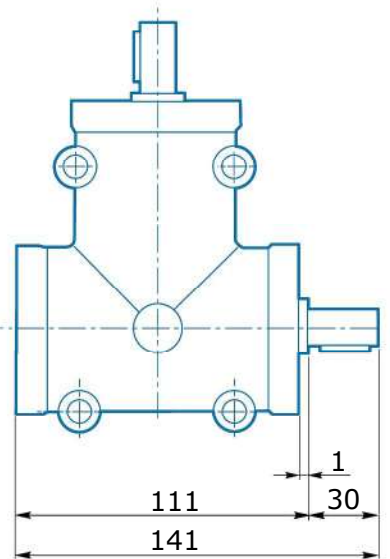

ZR 14

Technical data

Type	Ratio i	2800 n2 (min1)		1400 n2 (min1)		900 n2 (min1)		700 n2 (min1)		RD	Kg
		M2 [Nm]	P1 (kW)	M2 [Nm]	P1 (kW)	M2 [Nm]	P1 (kW)	M2 [Nm]	P1 (kW)		
ZR 14	1	5.7	1.7	8.4	1.2	9.8	0.98	12.4	0.75	0.97	2
	2	—	—	6.7	0.94	8.0	0.80	10.2	0.62	0.97	
	3	6.0	0.63	7.0	0.35	8.0	0.25	—	—	0.97	

Dimensions

ZR 14 T

ZR 14 LA/LB

Shafts position and direction of rotation

T

LA

LB